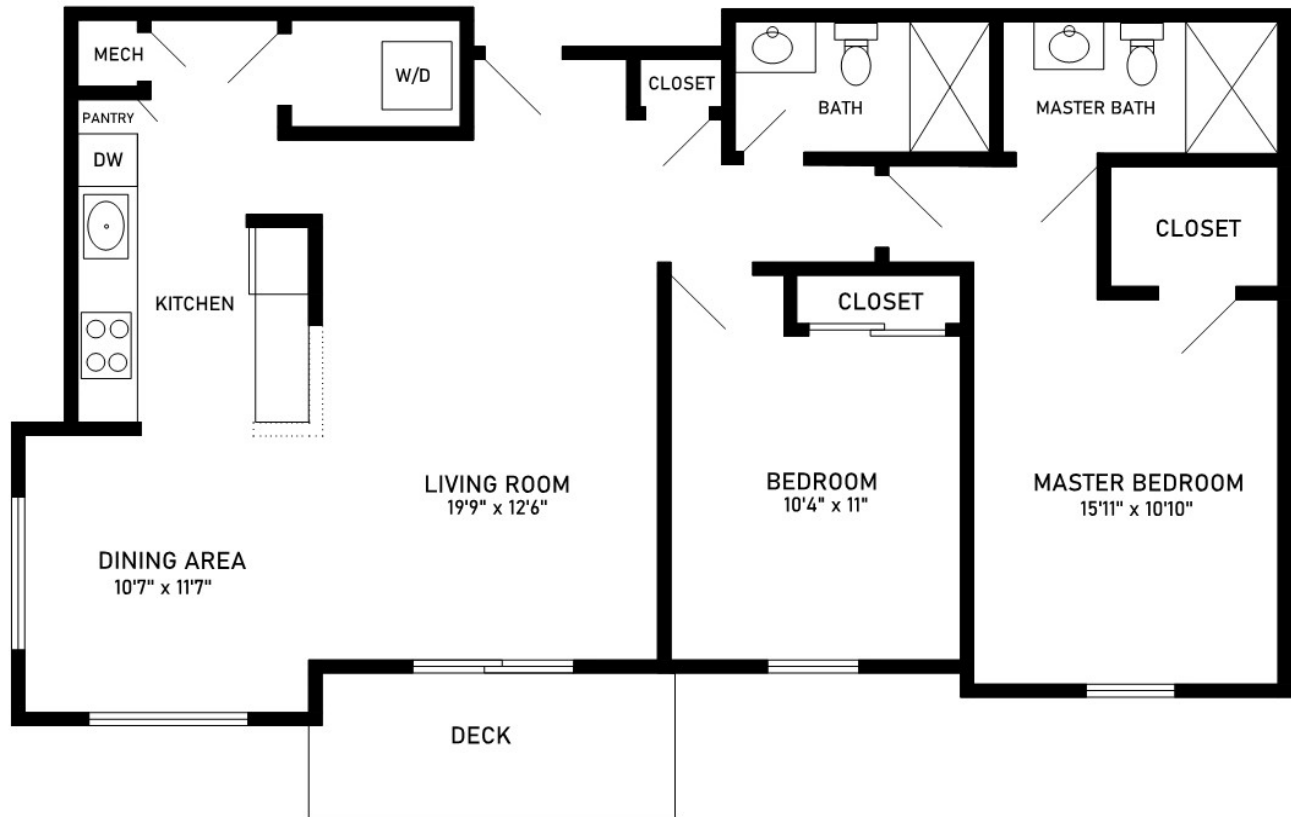

## Two-Bedroom, Two-Bath

1,169 sq. ft.

Dimensions are approximate.

7300 E. 121st Place South, Bixby, OK 74008 (918) 970-4433 CovLivingBixby.org

Covenant Living Communities & Services is a ministry of the Evangelical Covenant Church and does not discriminate pursuant to the federal Fair Housing Act. All faiths and beliefs are welcome.