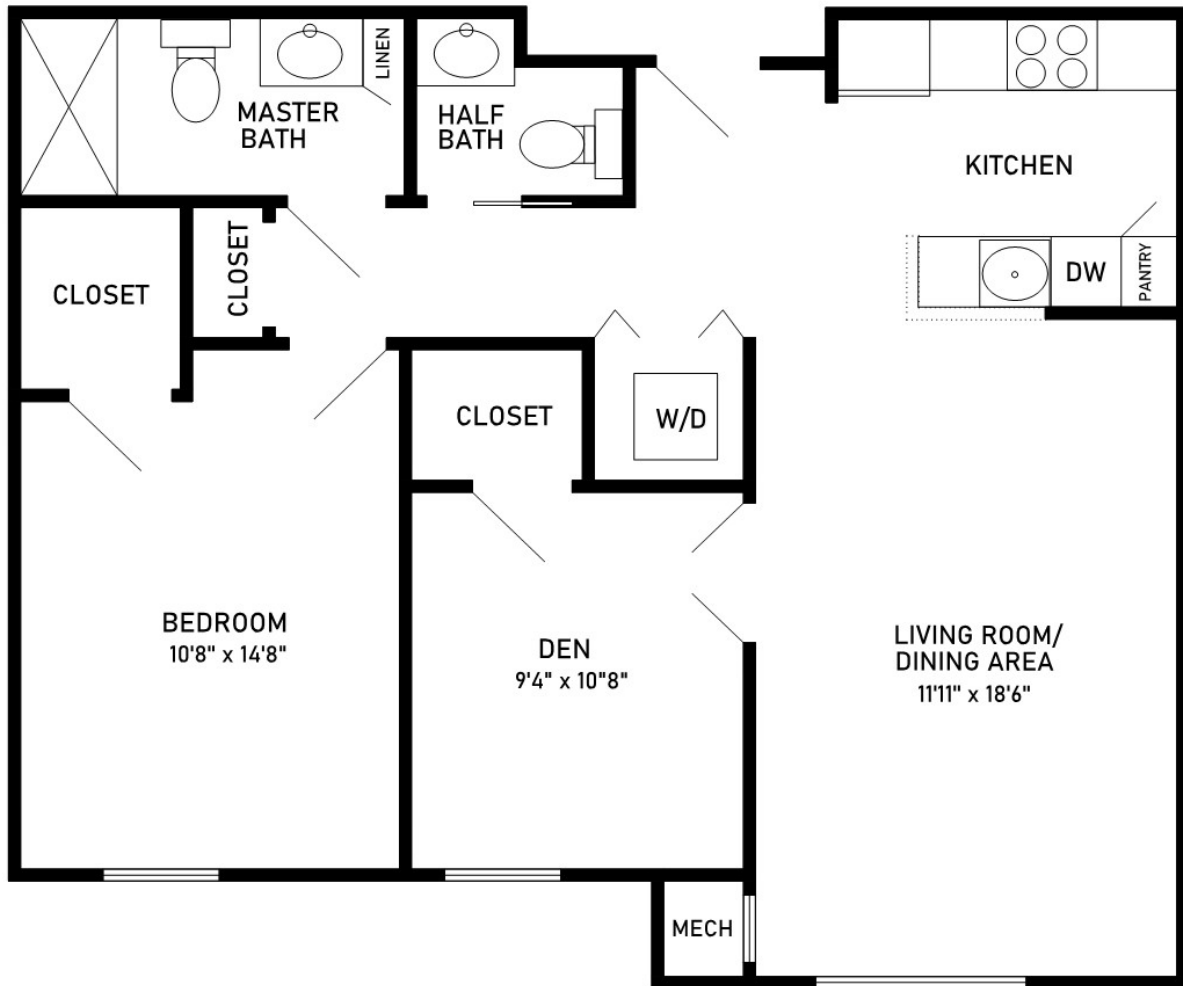

Birch
One-Bedroom + Den, One and Half-Bath

859 sq. ft.

Dimensions are approximate.

7300 E. 121st Place South, Bixby, OK 74008 (918) 970-4433 CovLivingBixby.org

Covenant Living Communities & Services is a ministry of the Evangelical Covenant Church and does not discriminate pursuant to the federal Fair Housing Act. All faiths and beliefs are welcome.